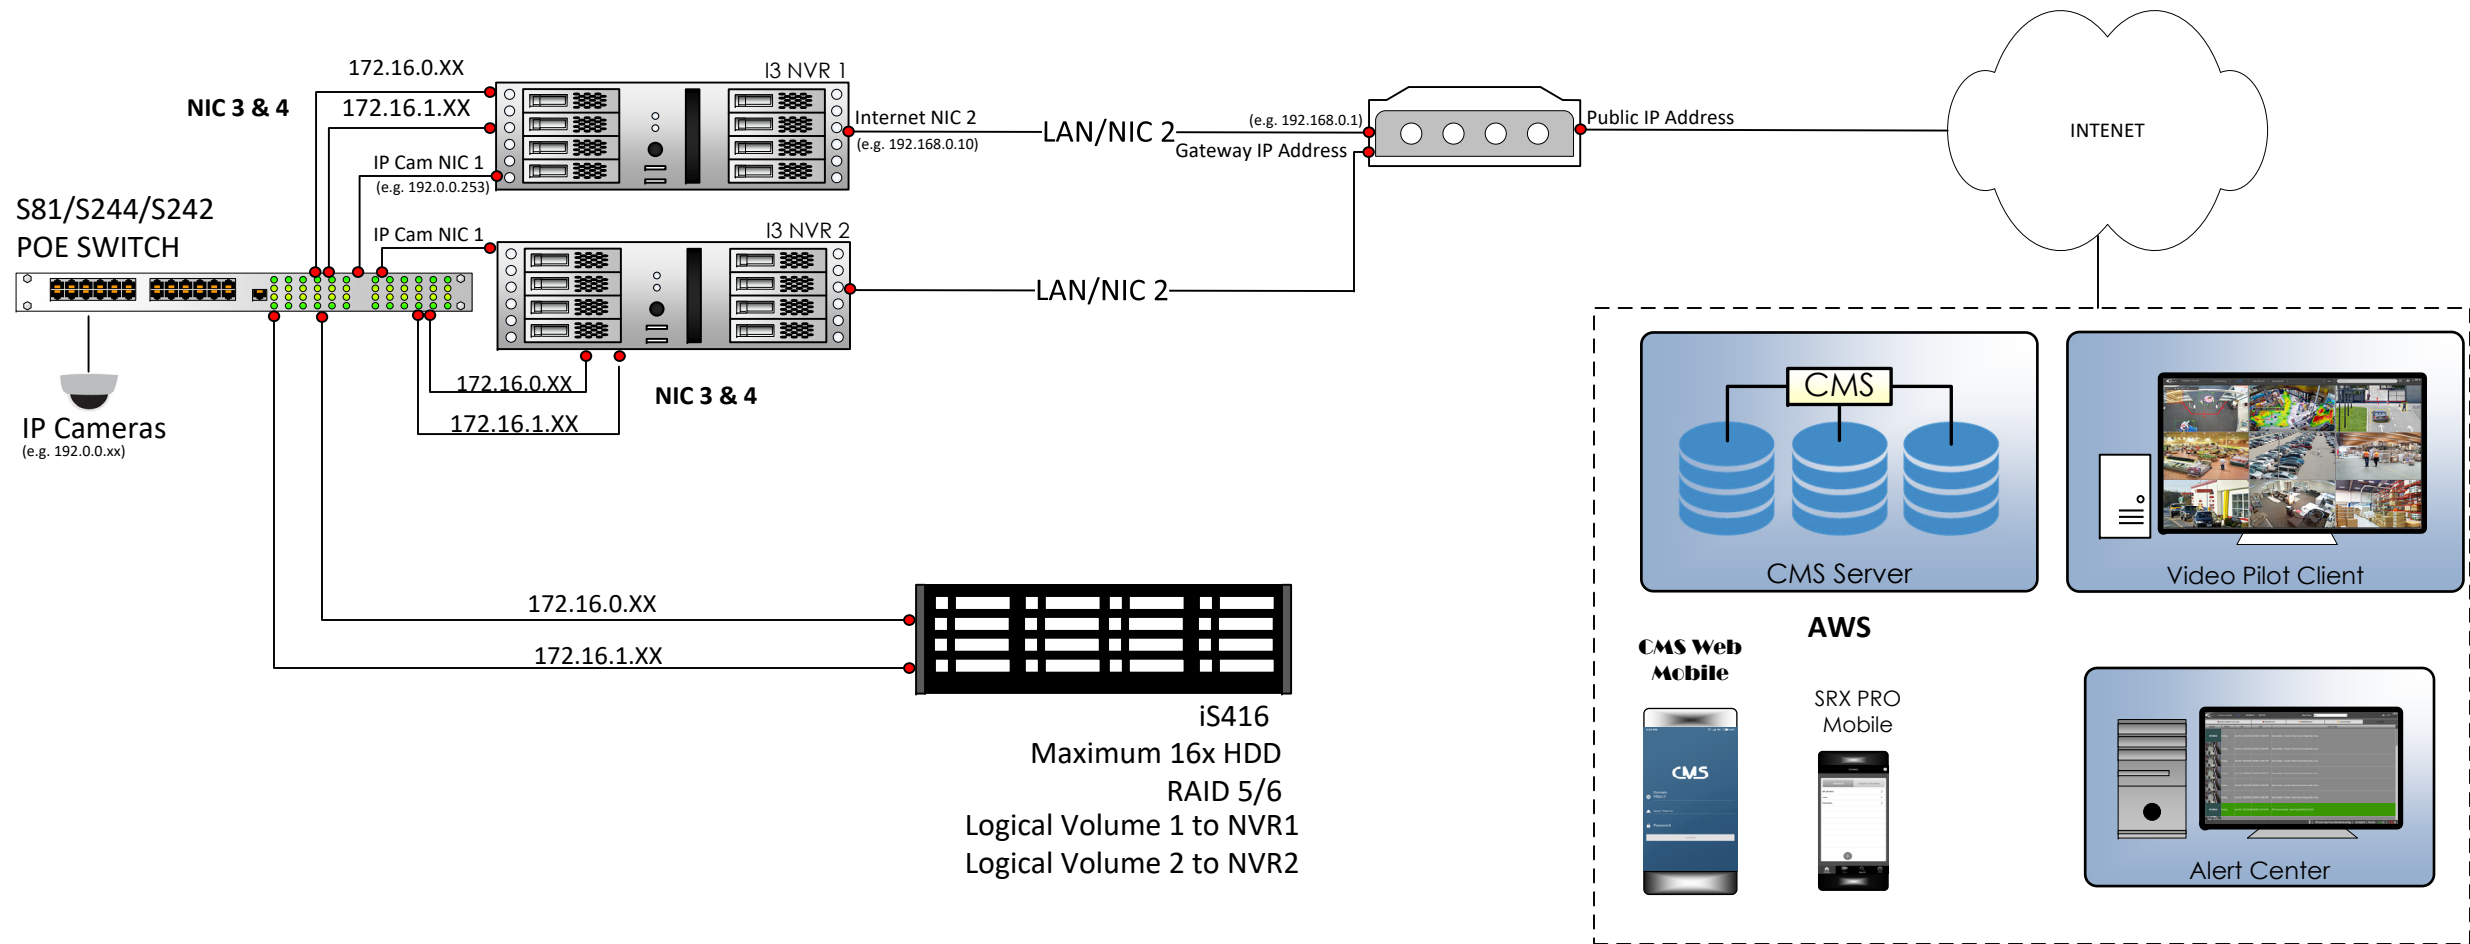

# Network Structure for SAN

		<b>i3 International Inc.</b> 780 Birchmount Rd., Unit 16, Scarborough, ON, Canada M1K 5H4		
Drawn by:	BH	TITLE: Multiple NVRs with Storage Attached Network (SAN)		
Checked by:	BH	DWG. NO.: 1	SIZE: Legal	REV.: A
Date:	06/10/21	SCALE: NTS	SHEET: 1 of 1	