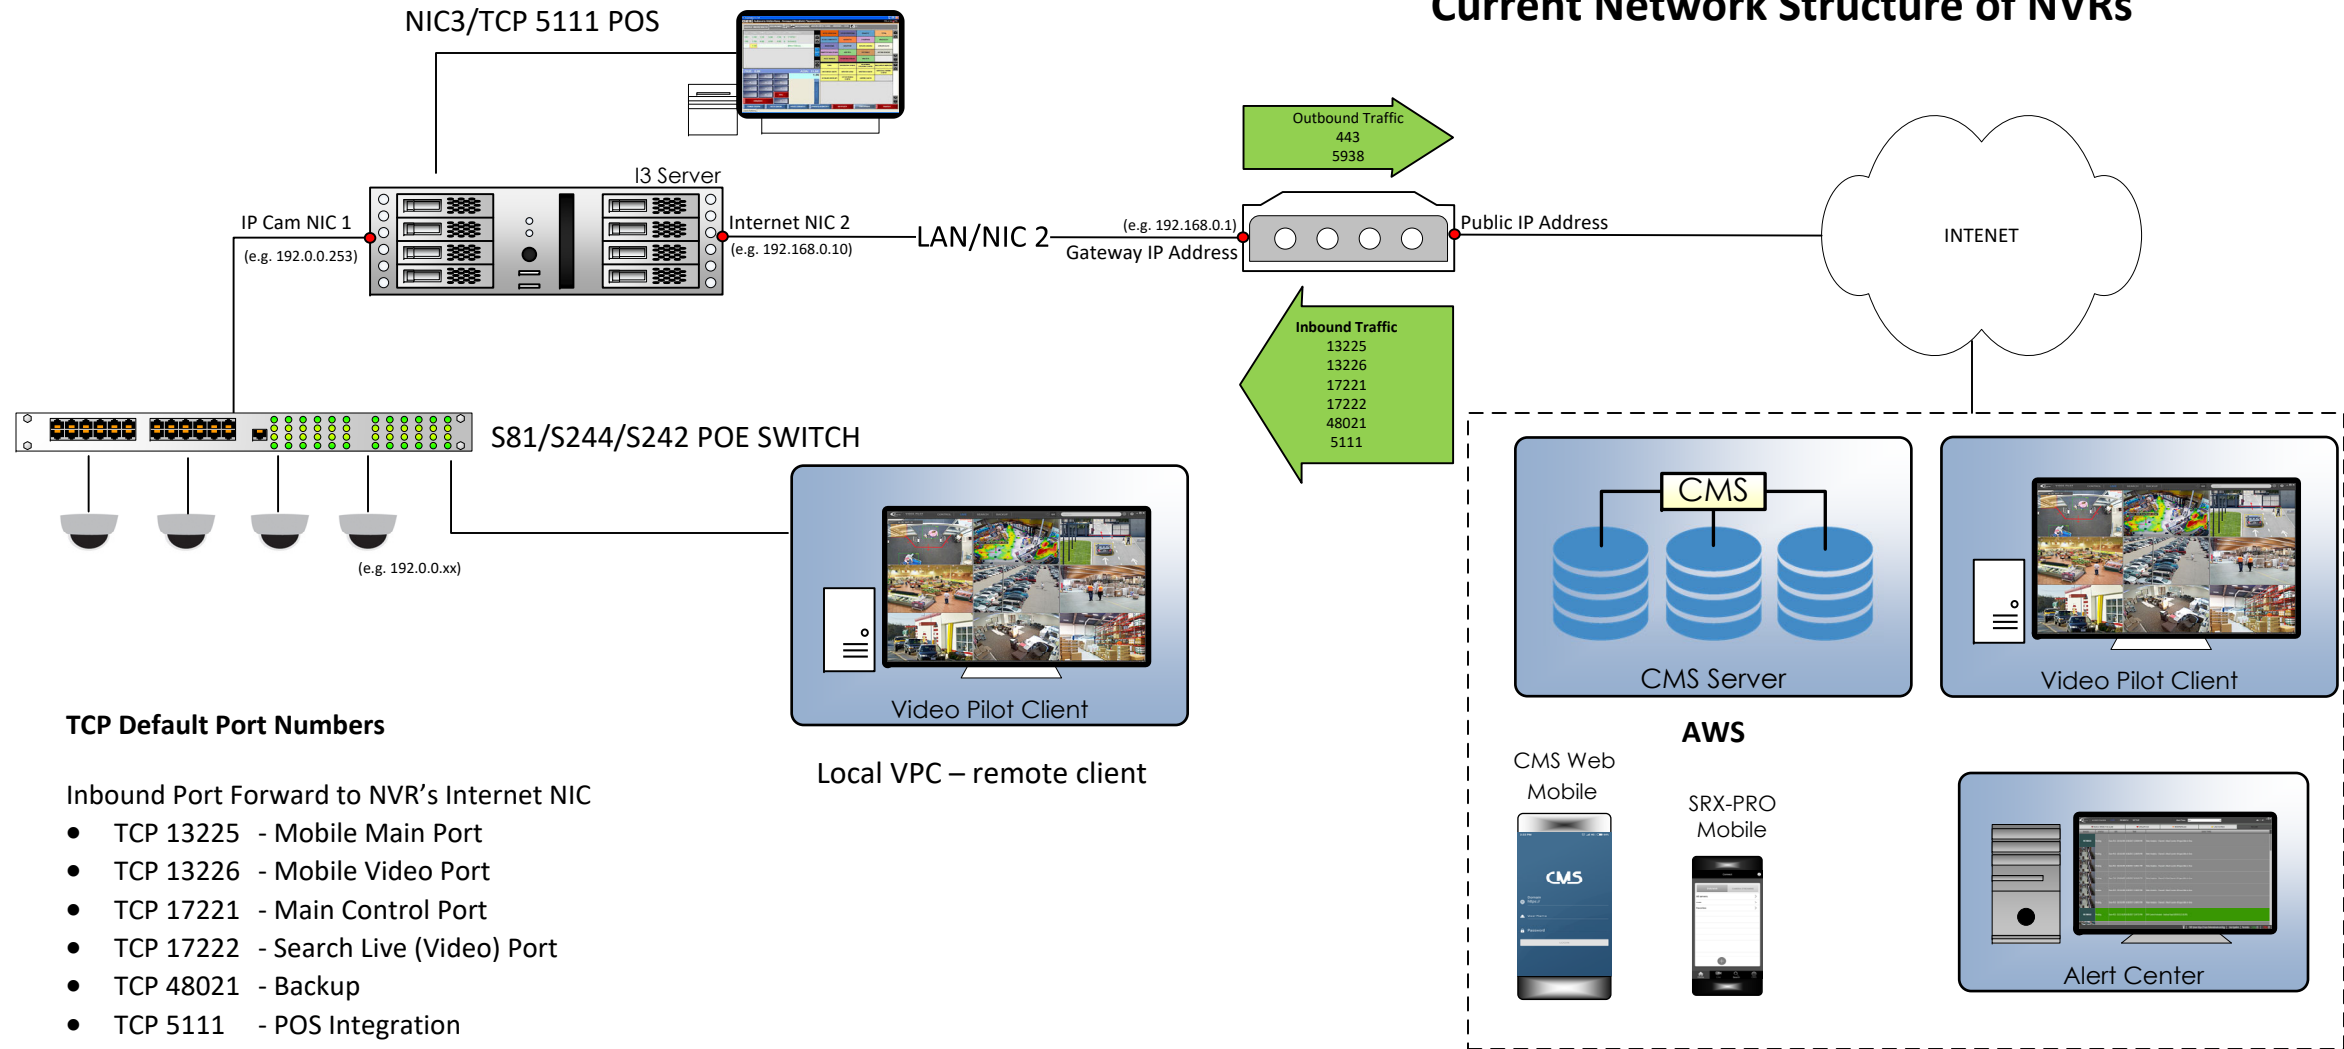

Current Network Structure of NVRs

TCP Default Port Numbers

Inbound Port Forward to NVR's Internet NIC

- TCP 13225 - Mobile Main Port
- TCP 13226 - Mobile Video Port
- TCP 17221 - Main Control Port
- TCP 17222 - Search Live (Video) Port
- TCP 48021 - Backup
- TCP 5111 - POS Integration

Outbound Port

- TCP 443 - Destination addresses: i3care.i3international.com; *.teamviewer.com
- TCP 80 - Destination address: *.teamviewer.com
- TCP/UDP 5938 - Destination address: *.teamviewer.com

		i3 International Inc. 780 Birchmount Rd., Unit 16, Scarborough, ON, Canada M1K 5H4		
Drawn by:	BH	TITLE: Port Forwarding For Remote Connections		
Checked by:	BH	DWG. NO.: 1	SIZE: Legal	REV.: A
Date:	05/21/21	SCALE: NTS	SHEET: 1 of 1	