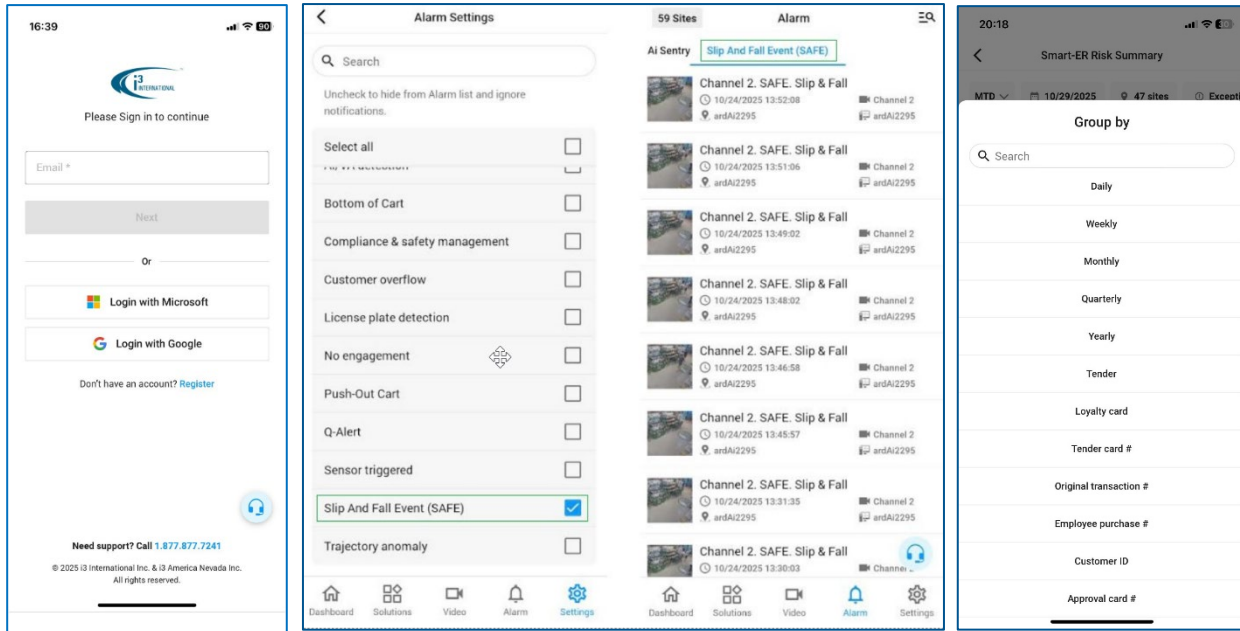

Re: CMS Mobile v3.9.2.74 Release Notice

New Features

- Support **Slip & Fall (SAFE)** alert: including live/search and notifications. Requires CMS Web 6.9) (#97011 | v3.9.2.66)
 - Verify alert to enable further actions (#98724 | v3.9.2.74)
- Solutions – i3Ai Sentry:
 - **Visit Frequency** report with summaries, details, and video playback (#94423, #97019 | v3.9.2.66)
 - **Direct Control** - lock/unlock doors and view linked FR channels directly from the app (#94194 | v3.9.2.66, #99106 | v3.9.2.74)

Improvements

- New login flow with smart authentication based on email/username (#97013 | v3.9.2.66)
- Support login with Microsoft/Google accounts (#97020 | v3.9.2.66)
- Added Registration link to CMS Mobile (#96545 | v3.9.2.66)
- Dashboard: Updated default selected sites and remembers user selection (#94147 | v3.9.2.66)
- Save last-used Visit tab for next app launch (#95236 | v3.9.2.66)
- i3Ai Sentry: Predefined alert notes for quick annotation (#95809 | v3.9.2.66)
- Video: Relay server now shows only assigned sites for improved navigation (#96383 | v3.9.2.66)
- Smart-ER: Added more Group-By options (Region, District, Daily, Weekly, etc.) (#90365 | v3.9.2.66)
- Ai alert: Updated label “Push out” to “Push-Out Cart” (#95569 | v3.9.2.66)
- Ai alert: Updated label “Below basket” to “Bottom of Cart” (#95814 | v3.9.2.66)
- Updated copyright information (#96757 | v3.9.2.66)
- Updated various UI text elements (#96526 | v3.9.2.66)