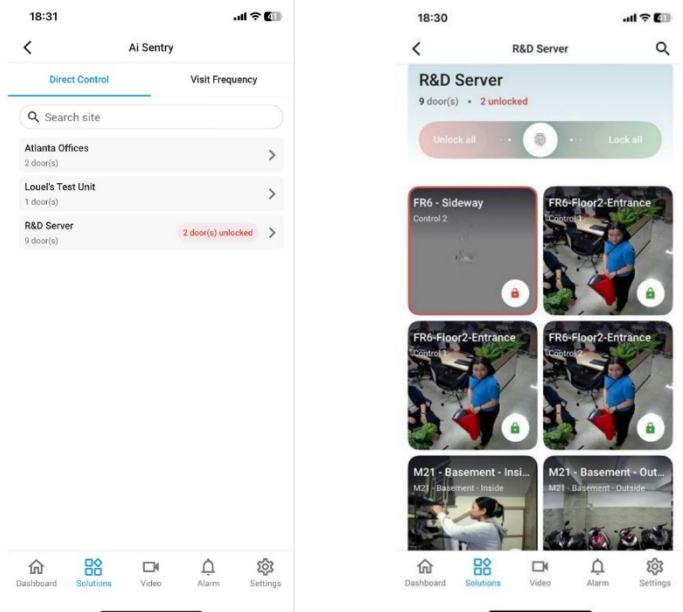

Re: CMS Mobile v3.9.2.74 Release Notice

New Features

- Support **Slip & Fall (SAFE)** alert: including live/search and notifications. Requires CMS Web 6.9) (#97011 | v3.9.2.66)
 - Verify alert to enable further actions (#98724 | v3.9.2.74)
- Solutions – i3Ai Sentry:
 - **Visit Frequency** report with summaries, details, and video playback (#94423, #97019 | v3.9.2.66)
 - **Direct Control** - lock/unlock doors and view linked FR channels directly from the app (#94194 | v3.9.2.66, #99106 | v3.9.2.74)

Improvements

- New login flow with smart authentication based on email/username (#97013 | v3.9.2.66)
- Support login with Microsoft/Google accounts (#97020 | v3.9.2.66)
- Added Registration link to CMS Mobile (#96545 | v3.9.2.66)
- Dashboard: Updated default selected sites and remembers user selection (#94147 | v3.9.2.66)
- Save last-used Visit tab for next app launch (#95236 | v3.9.2.66)
- i3Ai Sentry: Predefined alert notes for quick annotation (#95809 | v3.9.2.66)
- Video: Relay server now shows only assigned sites for improved navigation (#96383 | v3.9.2.66)
- Smart-ER: Added more Group-By options (Region, District, Daily, Weekly, etc.) (#90365 | v3.9.2.66)
- Ai alert: Updated label “Push out” to “Push-Out Cart” (#95569 | v3.9.2.66)
- Ai alert: Updated label “Below basket” to “Bottom of Cart” (#95814 | v3.9.2.66)
- Updated copyright information (#96757 | v3.9.2.66)
- Updated various UI text elements (#96526 | v3.9.2.66)