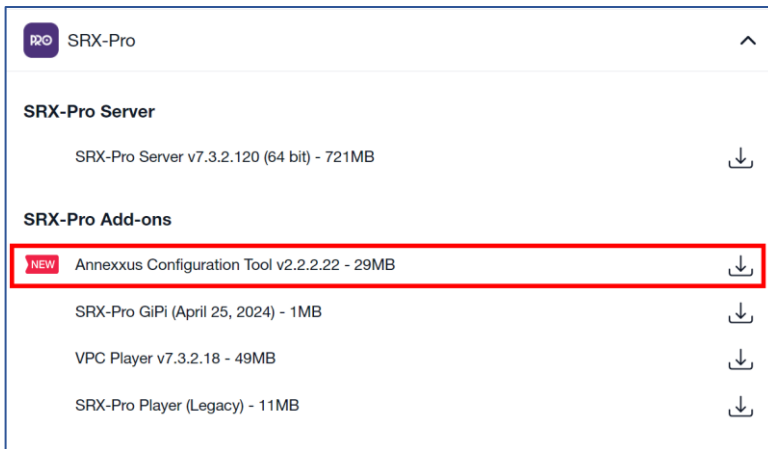

Re: Annexus Configuration Tool (ACT) v2.2.2.22 Release Notice

To all of our customers and partners;

This bulletin is the official notice of the **ACT v2.2.2.22** release.

i3 Annexus Configuration Tool is an IP finder utility for convenient pre- and post-installation management of i3 IP devices, including cameras, encoders and UIO8/UIO8v2 control/sensor device.

The newest version of ACT can be downloaded from the i3 website:

<https://i3international.com/support/download> > **SRX-Pro** > **SRX-Pro Add-ons** section.

	ALL MODELS ▾	IP Address	Subnet Mask
1	ALL MODELS	72.21.2.63	255.255.255.0
2	M21	72.21.1.108	255.255.255.0
3	M71	72.21.2.72	255.255.255.0
4	M74	72.21.1.89	255.255.255.0
5	M75	72.21.1.88	255.255.255.0
6	M76	72.21.1.42	255.255.255.0
7	M77	72.21.2.41	255.255.255.0
8	M79	72.21.2.47	255.255.255.0
9	M85	72.21.1.44	255.255.255.0
10	M86	72.21.2.71	255.255.255.0
11	M98	72.21.1.41	255.255.255.0
12	M99		
13	LS16		
14	LS17		
15	LS18		
16	LS19		
17	LS20		
18	LS21		
19	LS22		
20	LS23		
21	LS24		
22	LS25		
23	LS26		
24	LS27		
25	LS28		
26	LS29		
27	LS30		
28	LS31		
29	LS32		
30	LS33		
31	LS34		
32	LS35		
33	LS36		
34	LS37		
35	LS38		
36	LS39		
37	LS40		
38	LS41		
39	LS42		
40	LS43		
41	LS44		
42	LS45		
43	LS46		
44	LS47		
45	LS48		
46	LS49		
47	LS50		
48	LS51		
49	LS52		
50	LS53		
51	LS54		
52	LS55		
53	LS56		
54	LS57		
55	LS58		
56	LS59		
57	LS60		
58	LS61		
59	LS62		
60	LS63		
61	LS64		
62	LS65		
63	LS66		
64	LS67		
65	LS68		
66	LS69		
67	LS70		
68	LS71		
69	LS72		
70	LS73		
71	LS74		
72	LS75		
73	LS76		
74	LS77		
75	LS78		
76	LS79		
77	LS80		
78	LS81		
79	LS82		
80	LS83		
81	LS84		
82	LS85		
83	LS86		
84	LS87		
85	LS88		
86	LS89		
87	LS90		
88	LS91		
89	LS92		
90	LS93		
91	LS94		
92	LS95		
93	LS96		
94	LS97		
95	LS98		
96	LS99		
97	LS100		