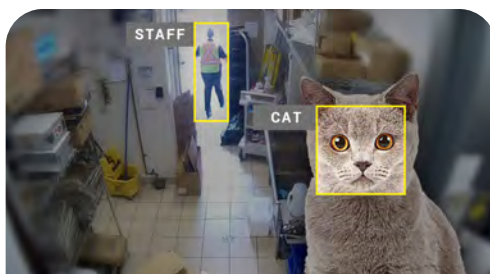

i3Ai, paired with CMS, alerts you in real-time of instances where your store has experienced cash register theft with or without a customer present.

[▶ Learn more](#)

Minimize Customer Wait Time

i3Ai accurately manages and controls your unique store queue time across various industries like Restaurants, Retail and Grocery.

[▶ Learn more](#)

Reduce False Alarm

Businesses and facilities can use i3Ai paired in conjunction with their perimeter protection to ignore non-human triggers, and therefore greatly reduce false alarms with accuracy.